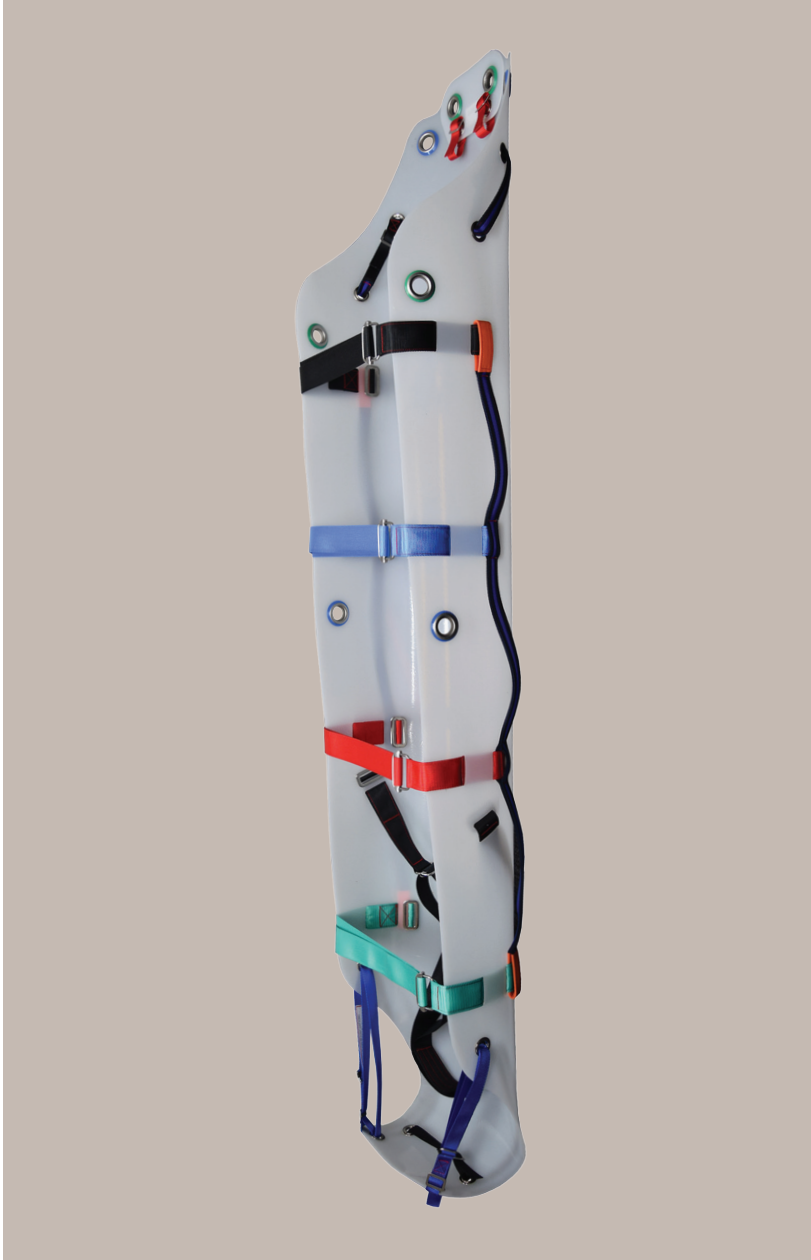

# SLIX100 SLIX100 Stretcher

A robust, compact and lightweight stretcher.

The flexible material combined to a smooth finish allows easy sliding and permits the stretcher to be rolled width ways or lengthways to facilitate transport.

No webbing passes under the stretcher preventing damage whilst dragging. Strong handles around the stretcher allow it to be maneuvered by several rescuers. The stretcher may be hauled vertically or horizontally. The lifting strops secure and allow the stretcher to mould around the casualty.

The Abtech Stretcher may be used with the Abtech Two Person Tripod for confined space rescue.

Product Code:	SLIX100
Conformance:	CE 93/42/EEC CLASS 1
Max Recommended User Weight:	400KG
Width:	915mm
Length:	2300mm
Materials:	Stretcher: Low Density Polyethylene Webbing: Polyester Buckles: Stainless Steel